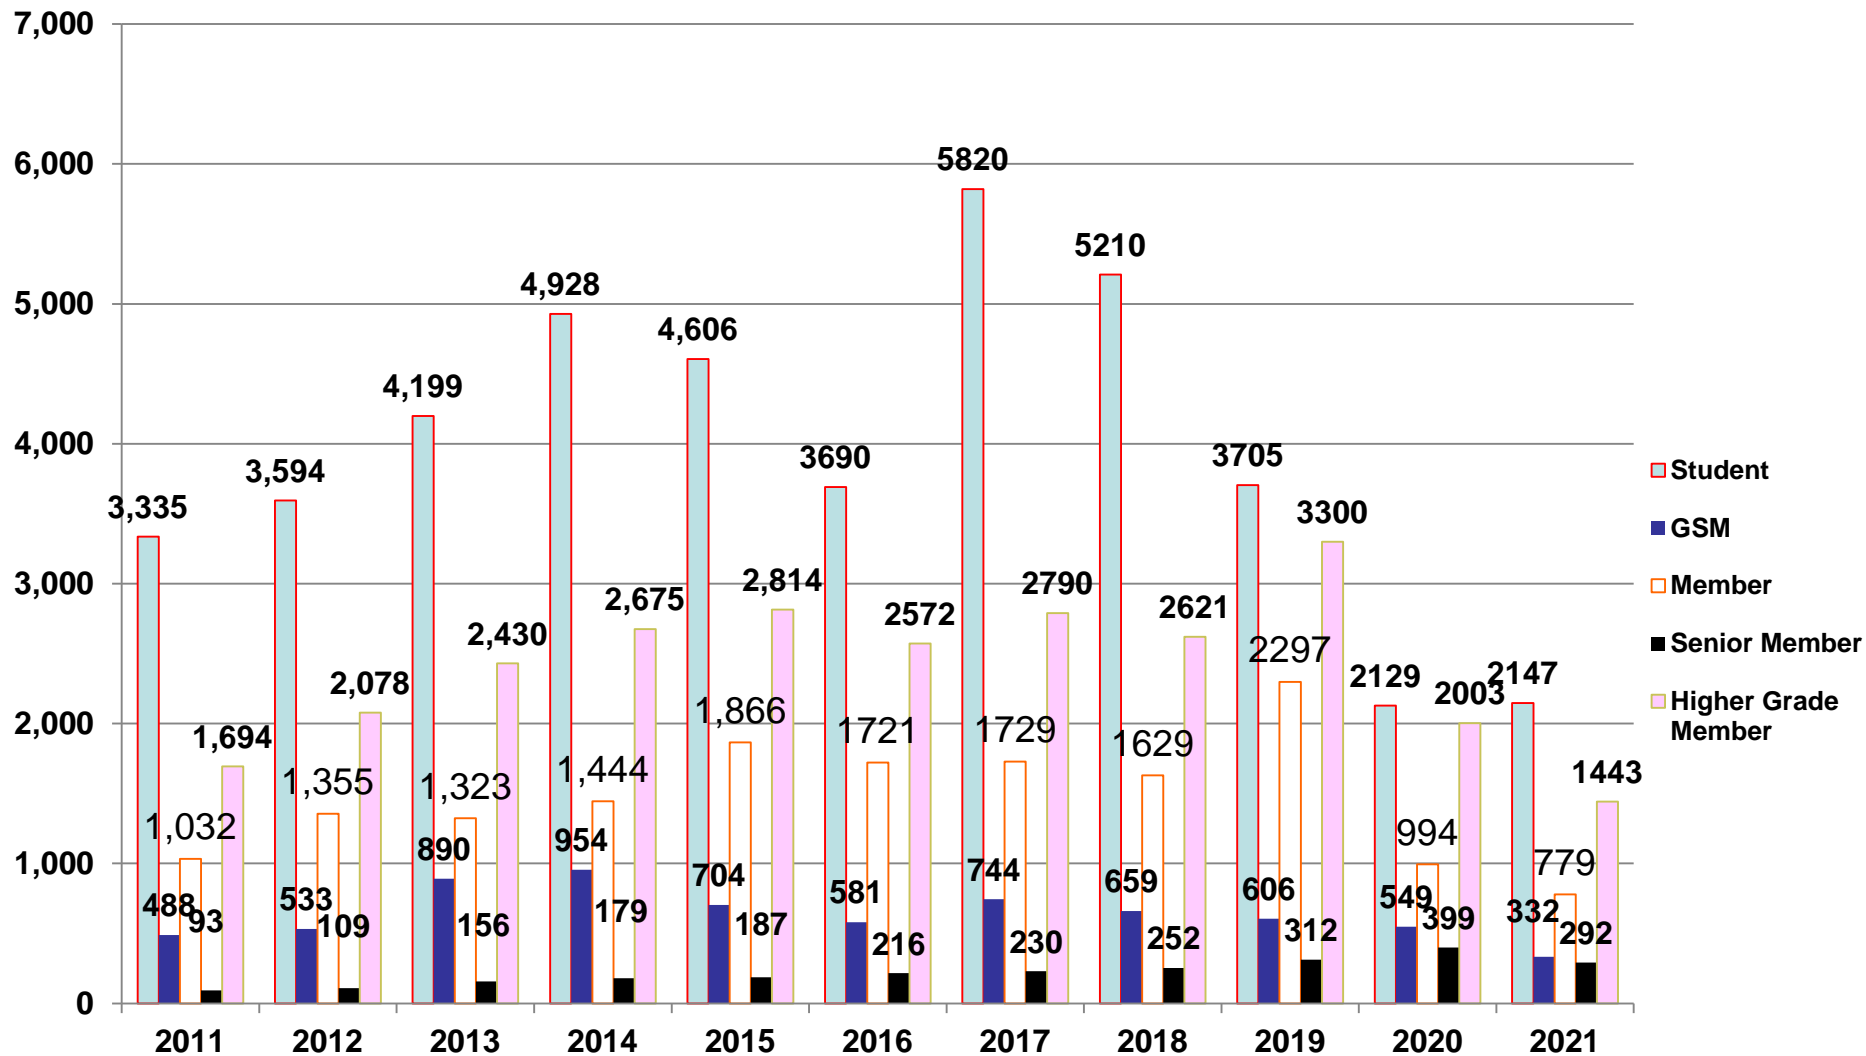

Bombay (Mumbai) Section Total Members Since Year 2000

Formation Date: 13 July 1976

Bombay Section Growth in Membership Grade (2011-2021)

Bombay Section Growth in Membership Grade (2011-2021)

IEEE Bombay Section Membership 31 December 2021