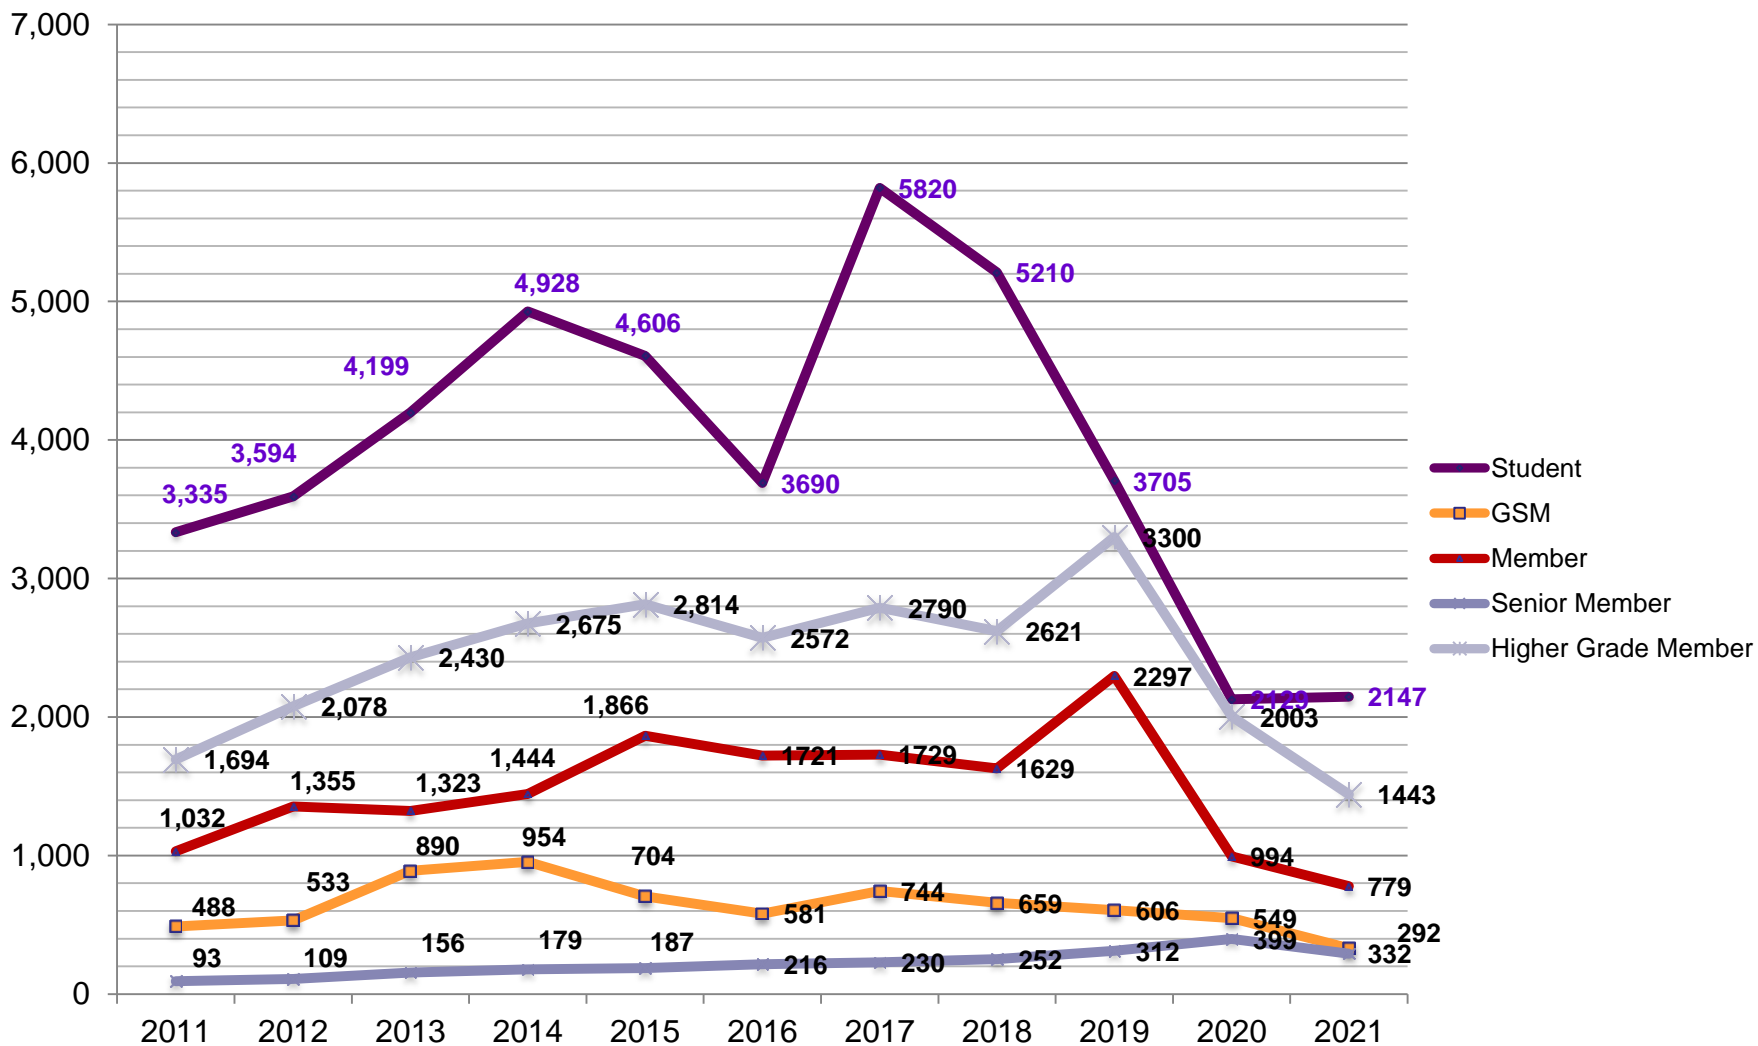

Bombay (Mumbai) Section Total Members Since Year 2000

Formation Date: 13 July 1976

Bombay Section Growth in Membership Grade (2011-2021)

Bombay Section Growth in Membership Grade (2011-2021)

IEEE Bombay Section Membership 31 December 2021