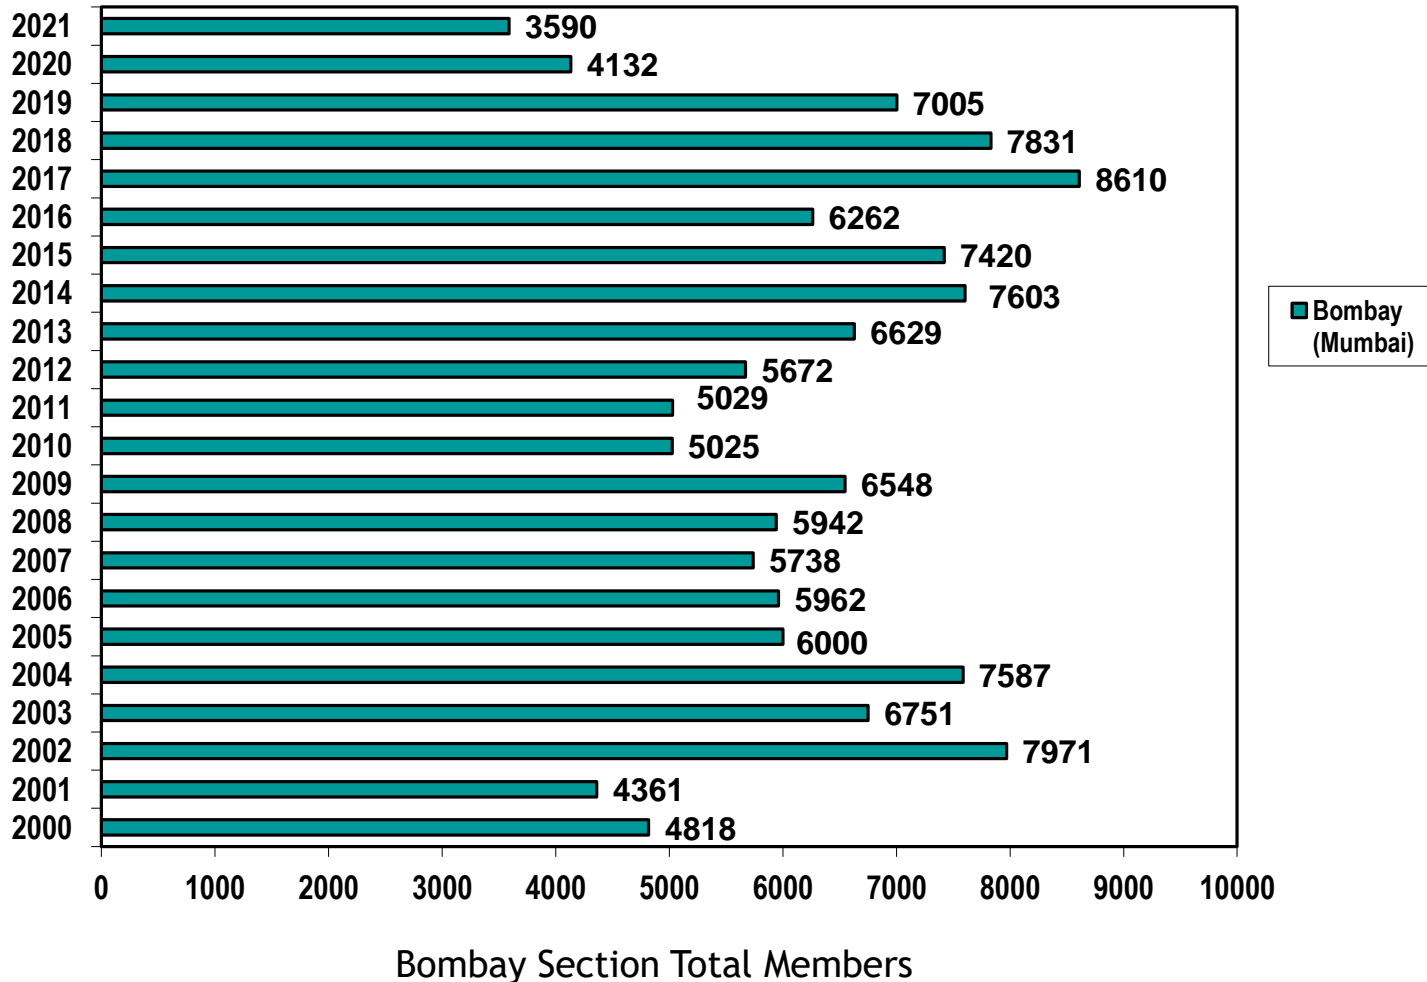

Bombay (Mumbai) Section Total Members Since Year 2000

Formation Date: 13 July 1976

Bombay Section Growth in Membership Grade (2011-2021)

Bombay Section Growth in Membership Grade (2011-2021)

IEEE Bombay Section Membership 31 December 2021