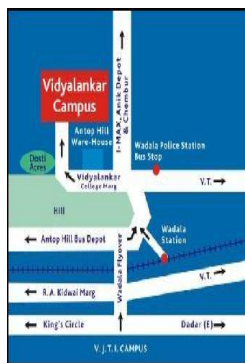

WHO CAN APPLY?

The course is open to professionals from industry/teaching faculty and students of AICTE approved engineering colleges, HAM Radio enthusiasts from any field can attend.

REGISTRATION FEES:

IEEE and WIE Members: No FEE

Non-IEEE Members: Rs. 100/-

Email soft/scanned copy of filled details for registration on

supriya.mangalpalli@vit.edu.in

FOR FURTHER DETAILS CONTACT:

1. Dr. Anjali Deshpande – 919819609788
(anjali.deshpande@vit.edu.in)

2. Prof. Supriya Mangalpalli – 918082444569
(supriya.mangalpalli@vit.edu.in)

Website: www.vit.edu.in

RESOURCE PERSONS:

Dr. Saurabh N. Mehta

Mr. Jayesh V. Banatawala (VU2IVV)

Mr. Suhas R. Naringrekar (VU2CMI)
Founder Members, MARI, Mumbai

COORDINATORS:

1. Dr. Anjali Deshpande

2. Prof. Supriya Mangalpalli

VENUE:

Vidyalankar Institute of Technology

**Affinity group
IEEE Bombay Section**

Presents

**One Day Workshop
On
HAM Radio
on
12th September 2015**

**In co-ordination
With
Mumbai Amateur Radio Institute,
MARI.**