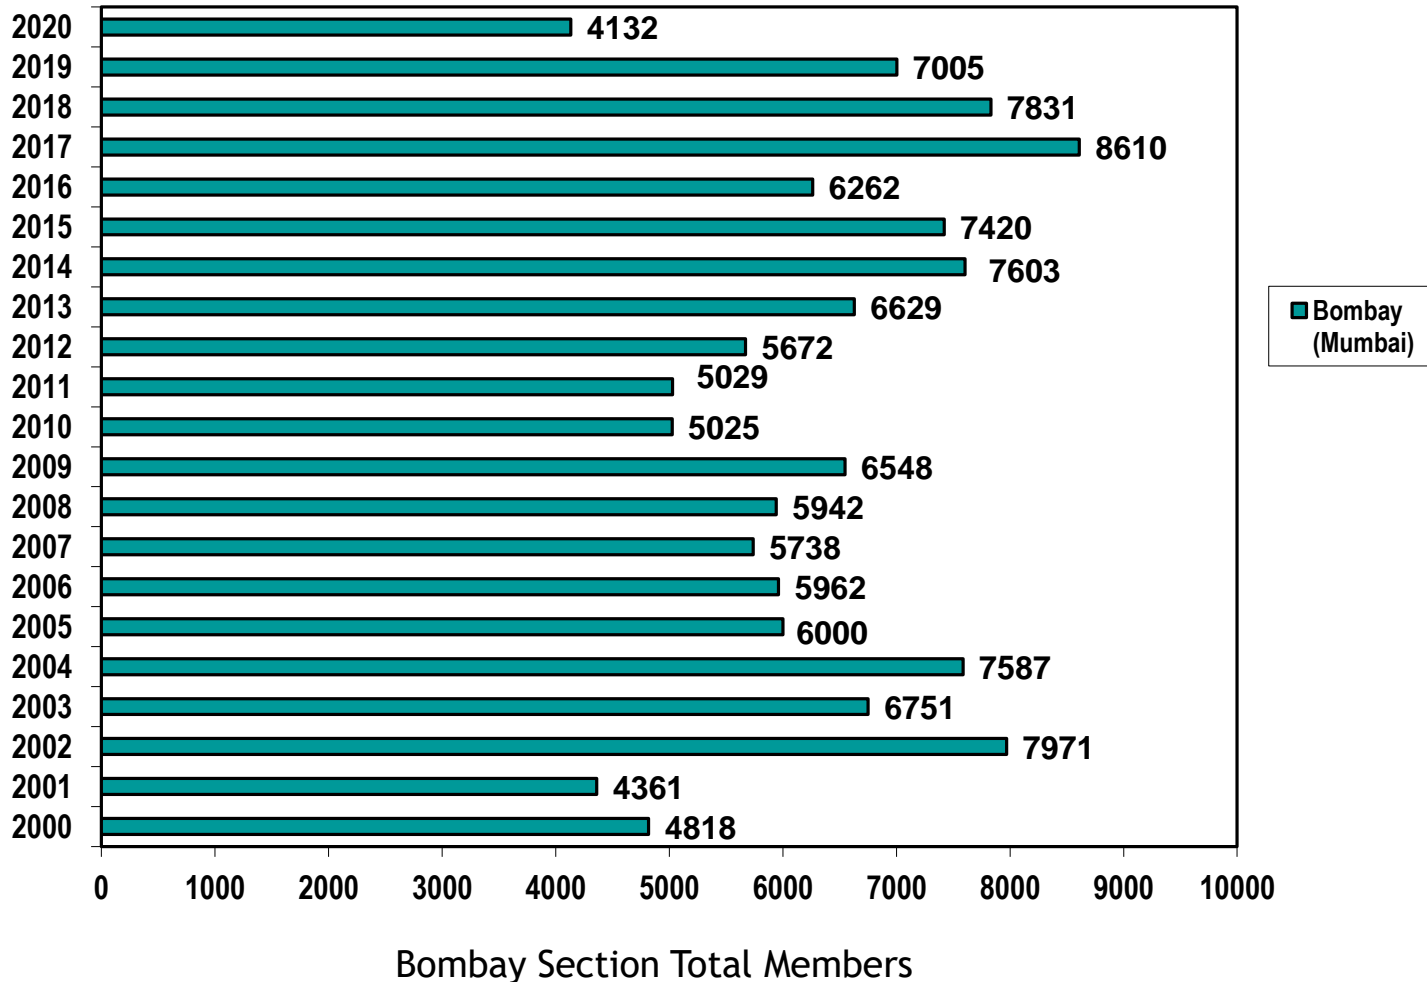

Bombay (Mumbai) Section Total Members Since Year 2000

Formation Date: 13 July 1976

Bombay Section Growth in Membership Grade (2011-2020)

Bombay Section Growth in Membership Grade (2011-2020)

IEEE Bombay Section Membership 31 December 2020