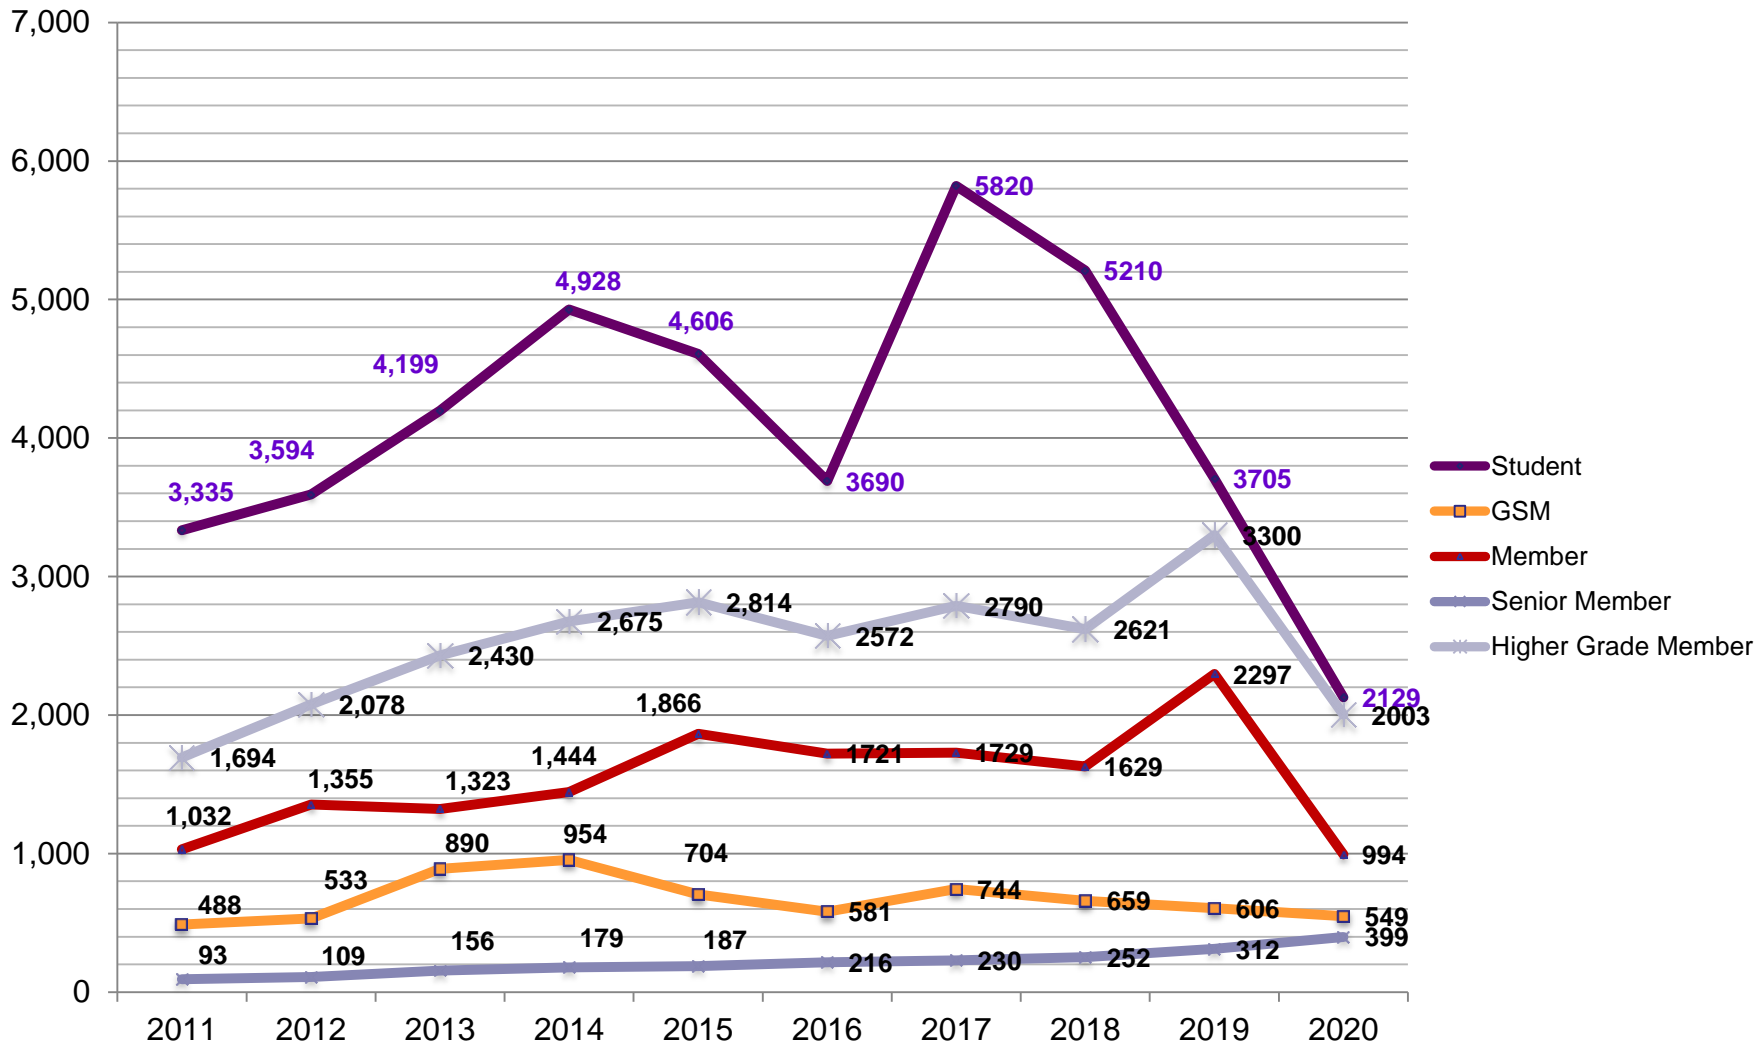

Bombay (Mumbai) Section Total Members Since Year 2000

Formation Date: 13 July 1976

Bombay Section Growth in Membership Grade (2011-2020)

Bombay Section Growth in Membership Grade (2011-2020)

IEEE Bombay Section Membership 31 December 2020