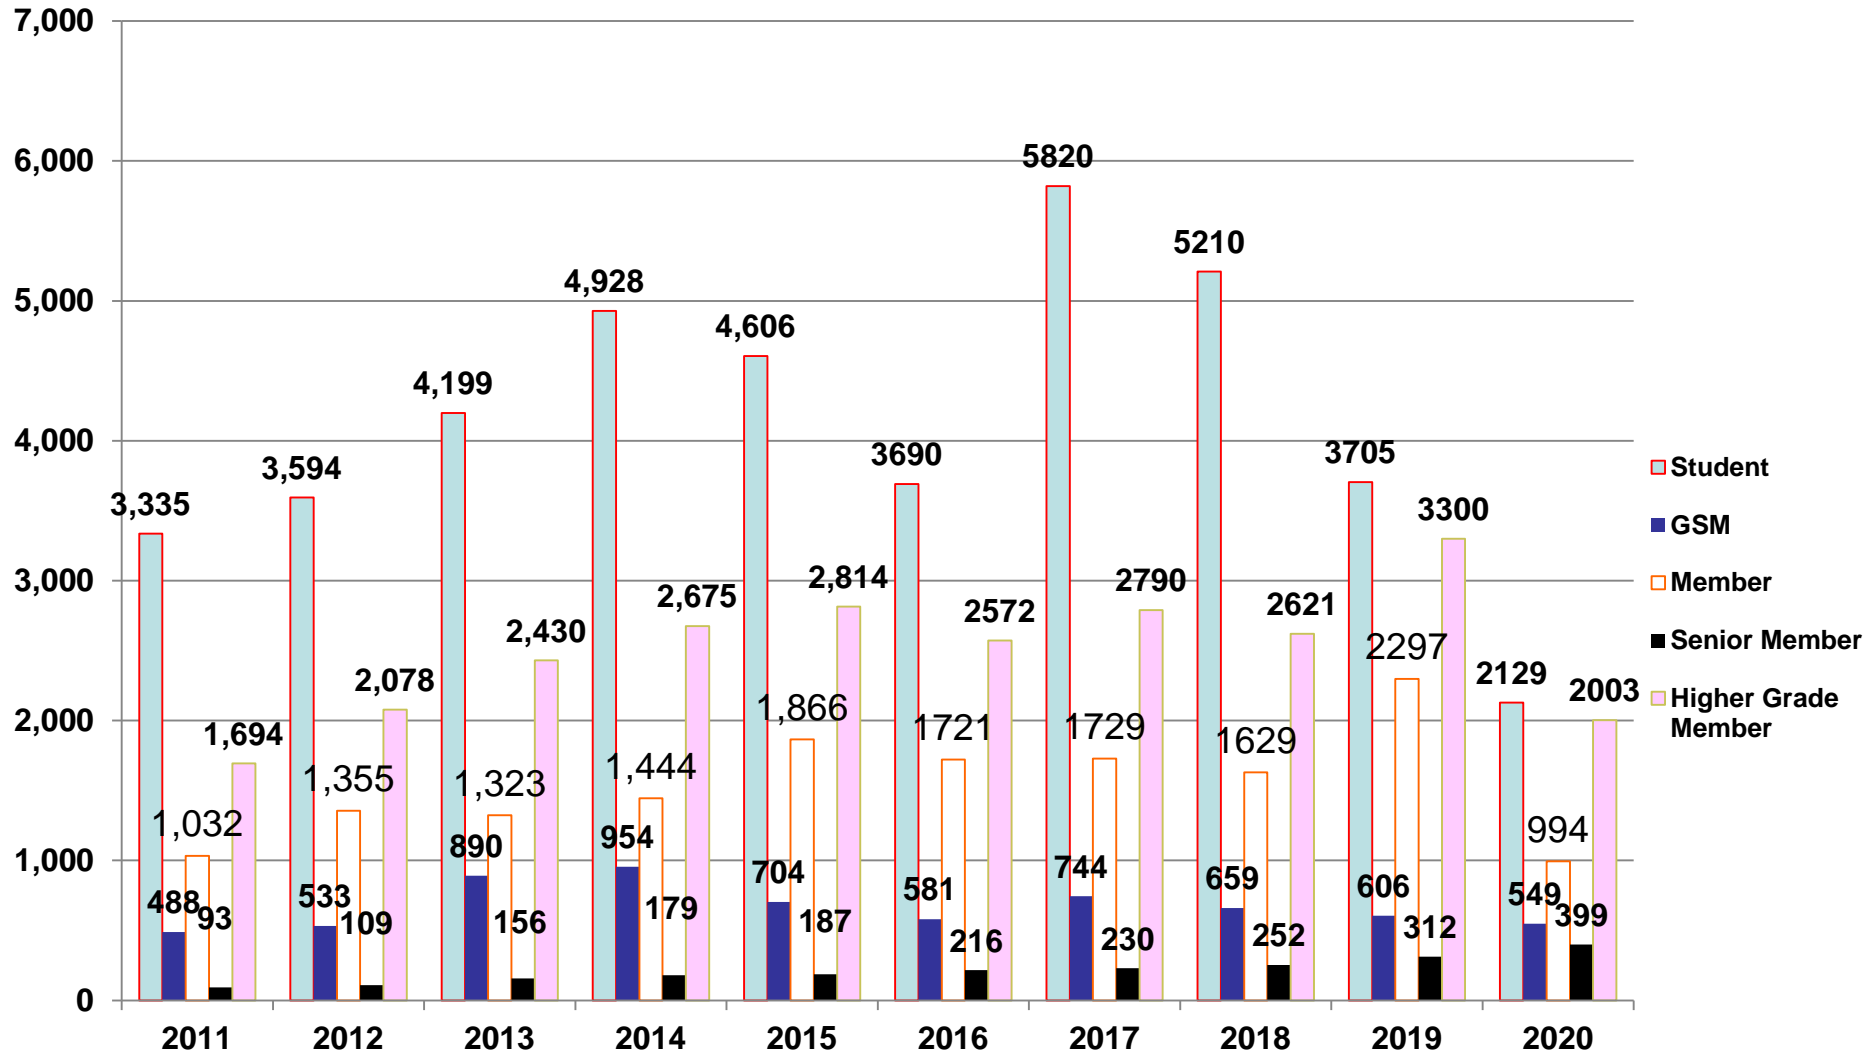

Bombay (Mumbai) Section Total Members Since Year 2000

Formation Date: 13 July 1976

Bombay Section Growth in Membership Grade (2011-2020)

Bombay Section Growth in Membership Grade (2011-2020)

IEEE Bombay Section Membership 31 December 2020